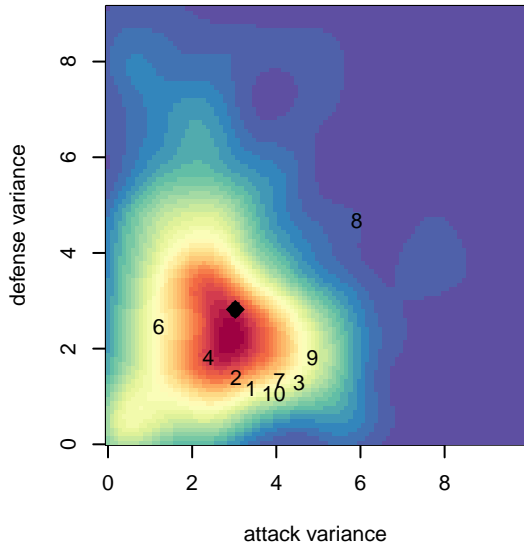

PacNW Maroon B05

Pacific Northwest SC
 Tukwila, WA
 B05 total strength=1038
 attack=3.72 defense=1.4
 fall league = RCL B05 Div 1 9Aside
 spr league = Win RCL B05 Div 1

alt names used:
 PACIFIC NORTHWEST SC PACNW 05 MAROON
 Pac NW B05 Maroon
 PacNW B05 Maroon A
 PACIFIC NORTHWEST SC PACNW 05 MAROON
 PacNW B05 Maroon
 PacNW B05 Maroon A
 PacNW B05 Maroon A

**attack and defense variance (black dot)
relative to other teams
and top 10 in region**

**attack and defense rating
relative to others at age
and all opponents in last 13 months**

Performance relative to 13 month average