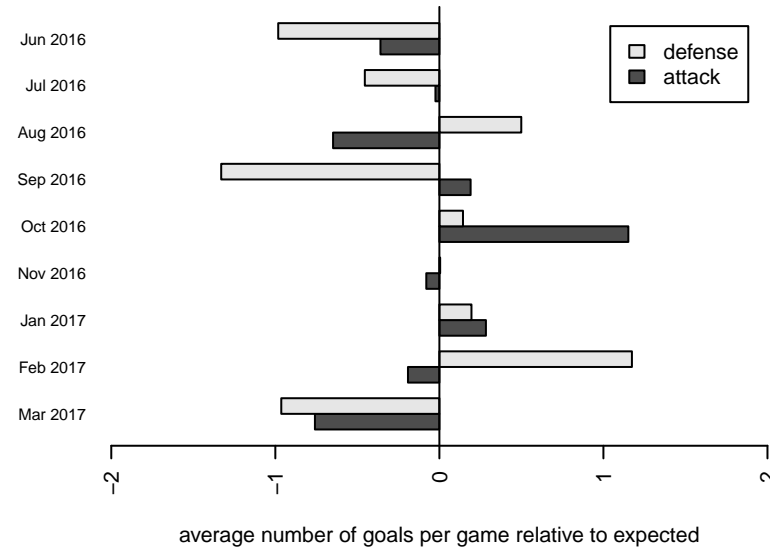

Performance relative to 13 month average