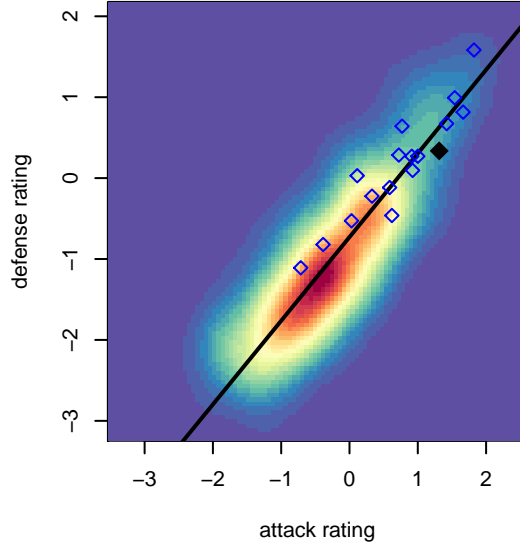

PacNW Maroon B05

Pacific Northwest SC
 Tukwila, WA
 B05 total strength=1038
 attack=3.72 defense=1.4
 fall league = RCL B05 Div 1 9Aside
 spr league = Win RCL B05 Div 1

alt names used:
 PACIFIC NORTHWEST SC PACNW 05 MAROON
 Pac NW B05 Maroon
 PacNW B05 Maroon A
 PACIFIC NORTHWEST SC PACNW 05 MAROON
 PacNW B05 Maroon
 PacNW B05 Maroon A
 PacNW B05 Maroon A

**attack and defense variance (black dot)
relative to other teams
and top 10 in region**

**attack and defense rating
relative to others at age
and all opponents in last 13 months**

Performance relative to 13 month average