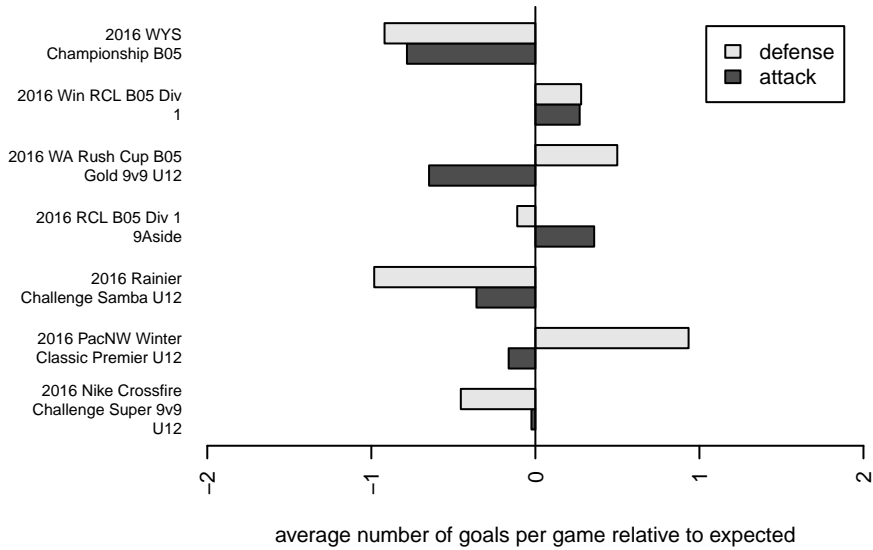

PacNW Maroon B05

Pacific Northwest SC
 Tukwila, WA
 B05 total strength=1038
 attack=3.72 defense=1.4
 fall league = RCL B05 Div 1 9Aside
 spr league = Win RCL B05 Div 1

alt names used:
 PACIFIC NORTHWEST SC PACNW 05 MAROON
 Pac NW B05 Maroon
 PacNW B05 Maroon A
 PACIFIC NORTHWEST SC PACNW 05 MAROON
 PacNW B05 Maroon
 PacNW B05 Maroon A
 PacNW B05 Maroon A

Venues played:
 2016 Rainier Challenge Samba U12
 2016 Nike Crossfire Challenge Super 9v9 U12
 2016 WA Rush Cup B05 Gold 9v9 U12
 2016 RCL B05 Div 1 9Aside
 2016 PacNW Winter Classic Premier U12
 2016 Win RCL B05 Div 1
 2016 WYS Championship B05

**attack and defense variance (black dot)
relative to other teams
and top 10 in region**

**attack and defense rating
relative to others at age
and all opponents in last 13 months**

Performance relative to 13 month average