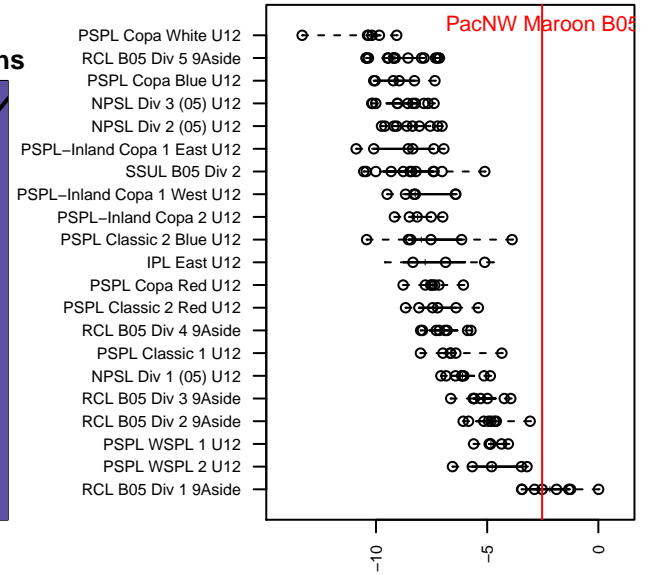

PacNW Maroon B05

Pacific Northwest SC
 Tukwila, WA
 B05 total strength=1038
 attack=3.72 defense=1.4
 fall league = RCL B05 Div 1 9Aside
 spr league = Win RCL B05 Div 1

alt names used:
 PACIFIC NORTHWEST SC PACNW 05 MAROON
 Pac NW B05 Maroon
 PacNW B05 Maroon A
 PACIFIC NORTHWEST SC PACNW 05 MAROON
 PacNW B05 Maroon
 PacNW B05 Maroon A
 PacNW B05 Maroon A

**attack and defense variance (black dot)
relative to other teams
and top 10 in region**

**attack and defense rating
relative to others at age
and all opponents in last 13 months**

Performance relative to 13 month average