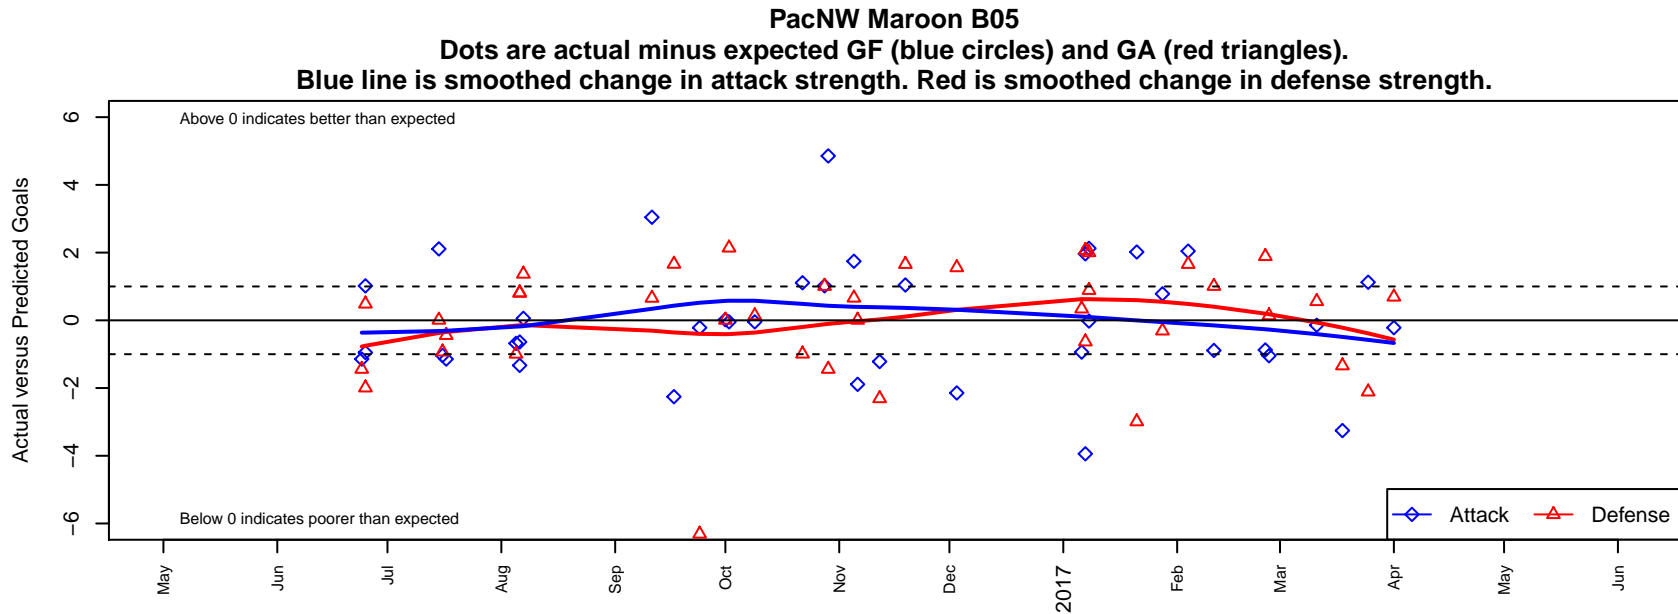

PacNW Maroon B05

Pacific Northwest SC
 Tukwila, WA
 B05 total strength=1038
 attack=3.72 defense=1.4
 fall league = RCL B05 Div 1 9Aside
 spr league = Win RCL B05 Div 1

alt names used:
 PACIFIC NORTHWEST SC PACNW 05 MAROON
 Pac NW B05 Maroon
 PacNW B05 Maroon A
 PACIFIC NORTHWEST SC PACNW 05 MAROON
 PacNW B05 Maroon
 PacNW B05 Maroon A
 PacNW B05 Maroon A

**attack and defense variance (black dot)
relative to other teams
and top 10 in region**

**attack and defense rating
relative to others at age
and all opponents in last 13 months**

Performance relative to 13 month average